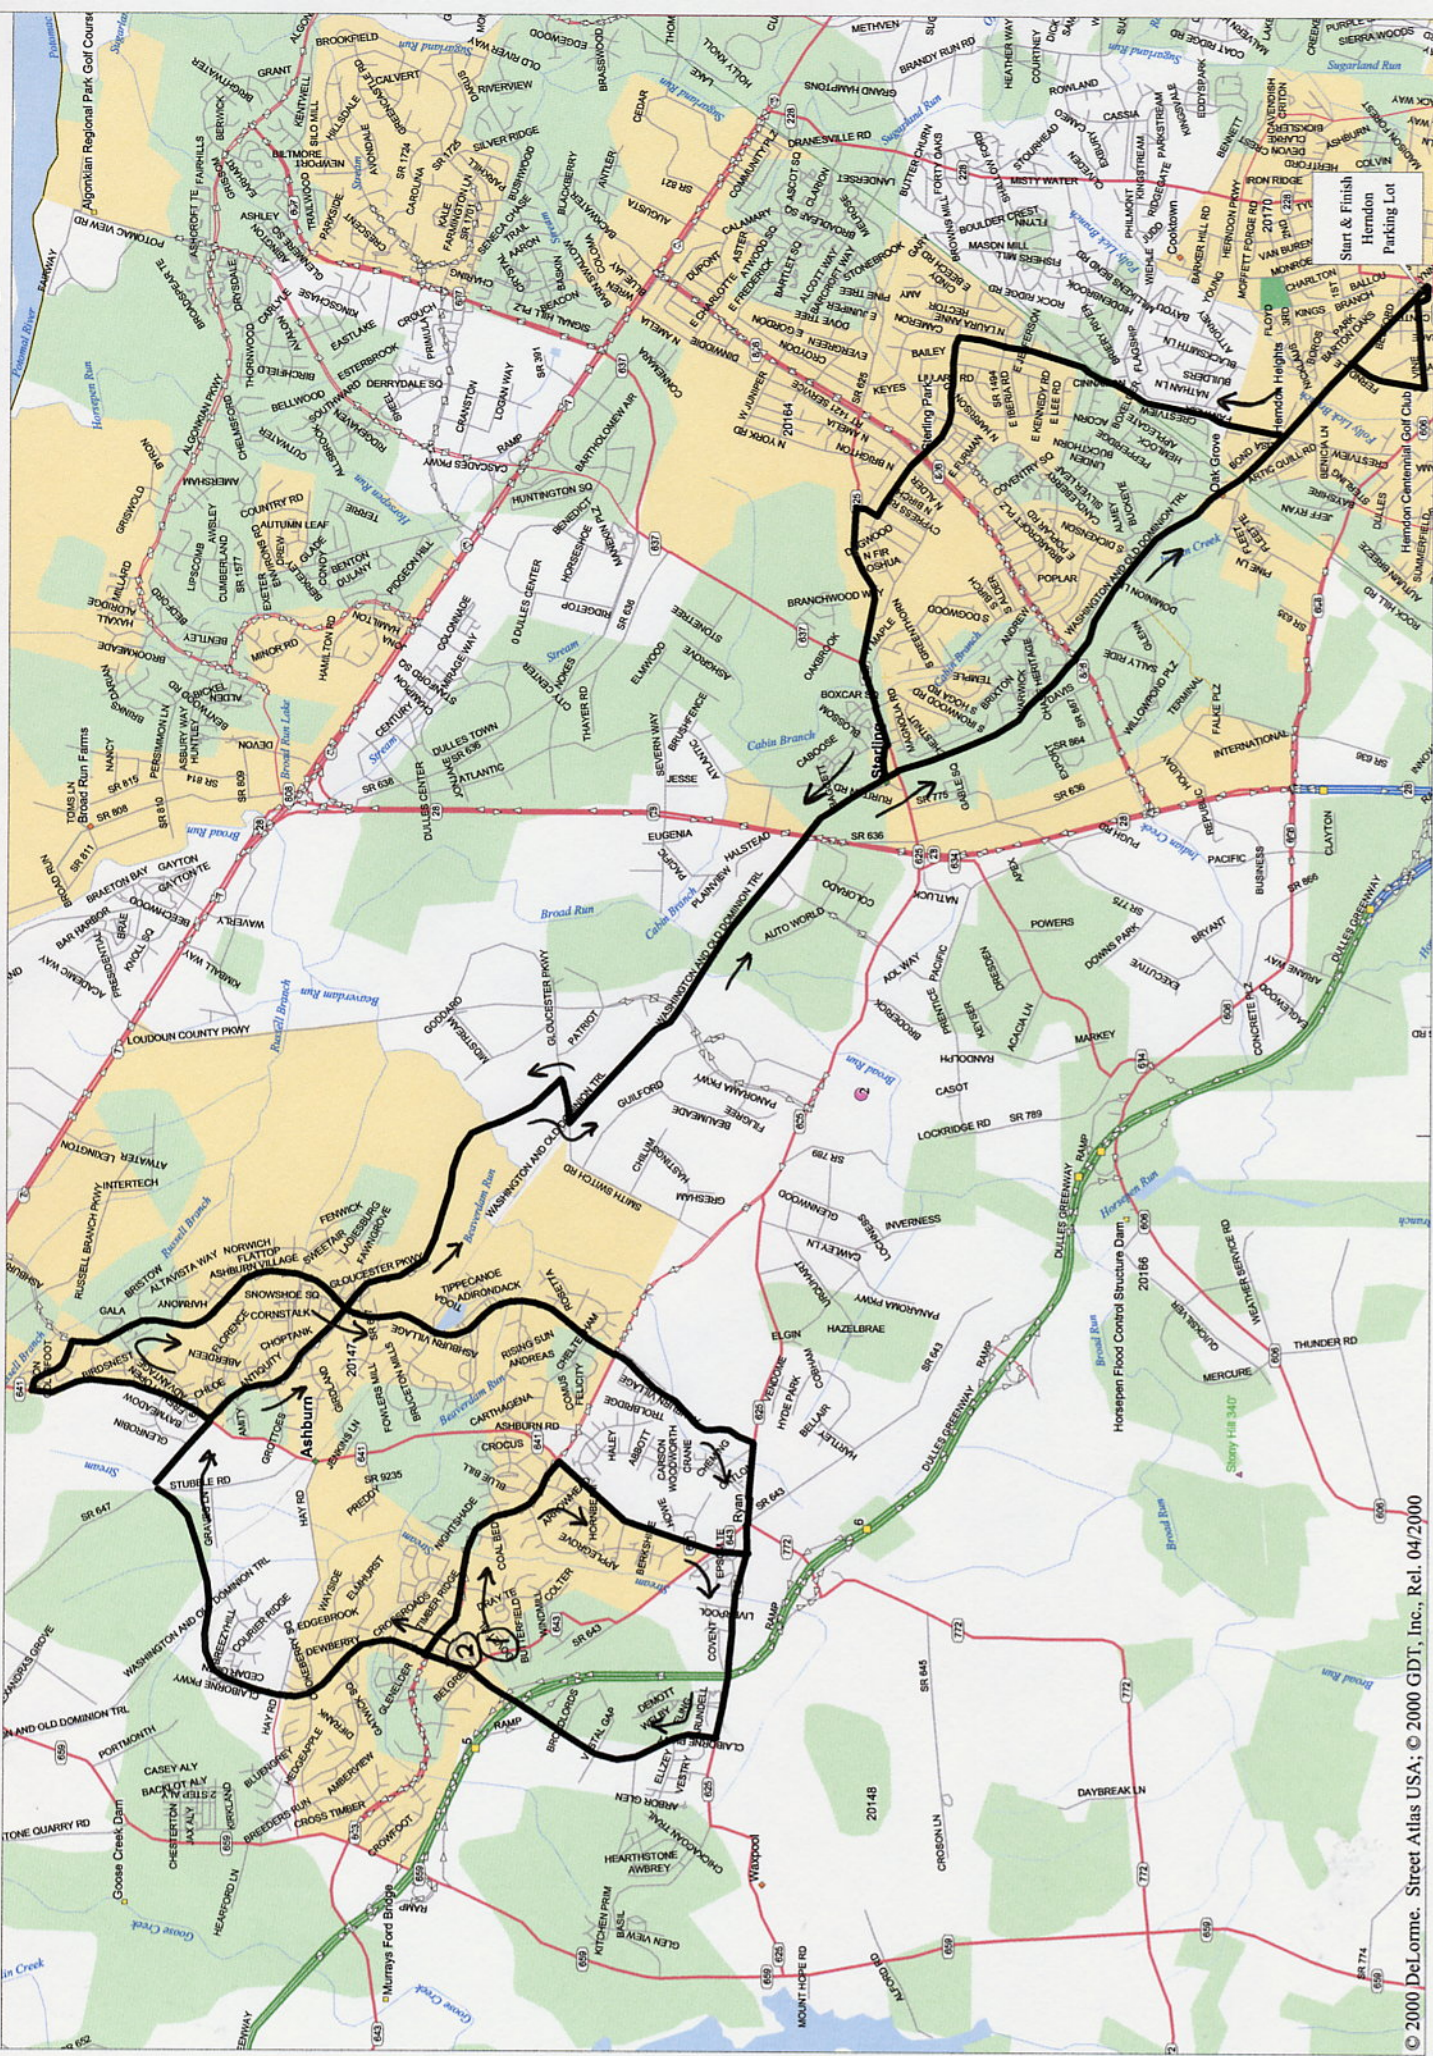

Reston Bicycle Club Ashburn Loop 33.6 Mile Ride [© 2009 RBC/KHT]

0.0 S Exit Parking Lot
X Center St.
TBO Vine St.
0.4 R Ferndale
0.8 L W&OD Trail
1.2 R Crestview
2.8 L E. Beech
3.4 X Sterling Blvd.
3.7 R N. Aspen
3.8 L Church
5.0 R Rurtian Cir (before trail)
5.2 R W&OD Trail
7.3 R Smith's Switch
7.5 L Gloucester
10.4 R Ashburn Rd
11.8 R Courtland

12.1 R Ashburn Village Blvd
15.7 R Waxpool Rd. (625)
17.0 R Claiborne
18.5 R Ashburn Farm Pkwy
19.7 R Ashburn Rd.
20.5 X Shellhorn
20.7 R Waxpool
21.5 R Claiborne
23.8 X Hay Rd.
25.0 R Gloucester
27.8 R Smith's Switch
28.0 L W&OD Trail
33.5 R Station
33.6 R Parking Lot
END

R = Right
L = Left
S = Straight
X = Cross
TBO = To Be On
TRO = To Remain On
SS = Stop Sign
SL = Stop Light
BR = Bear Right
BL = Bear Left