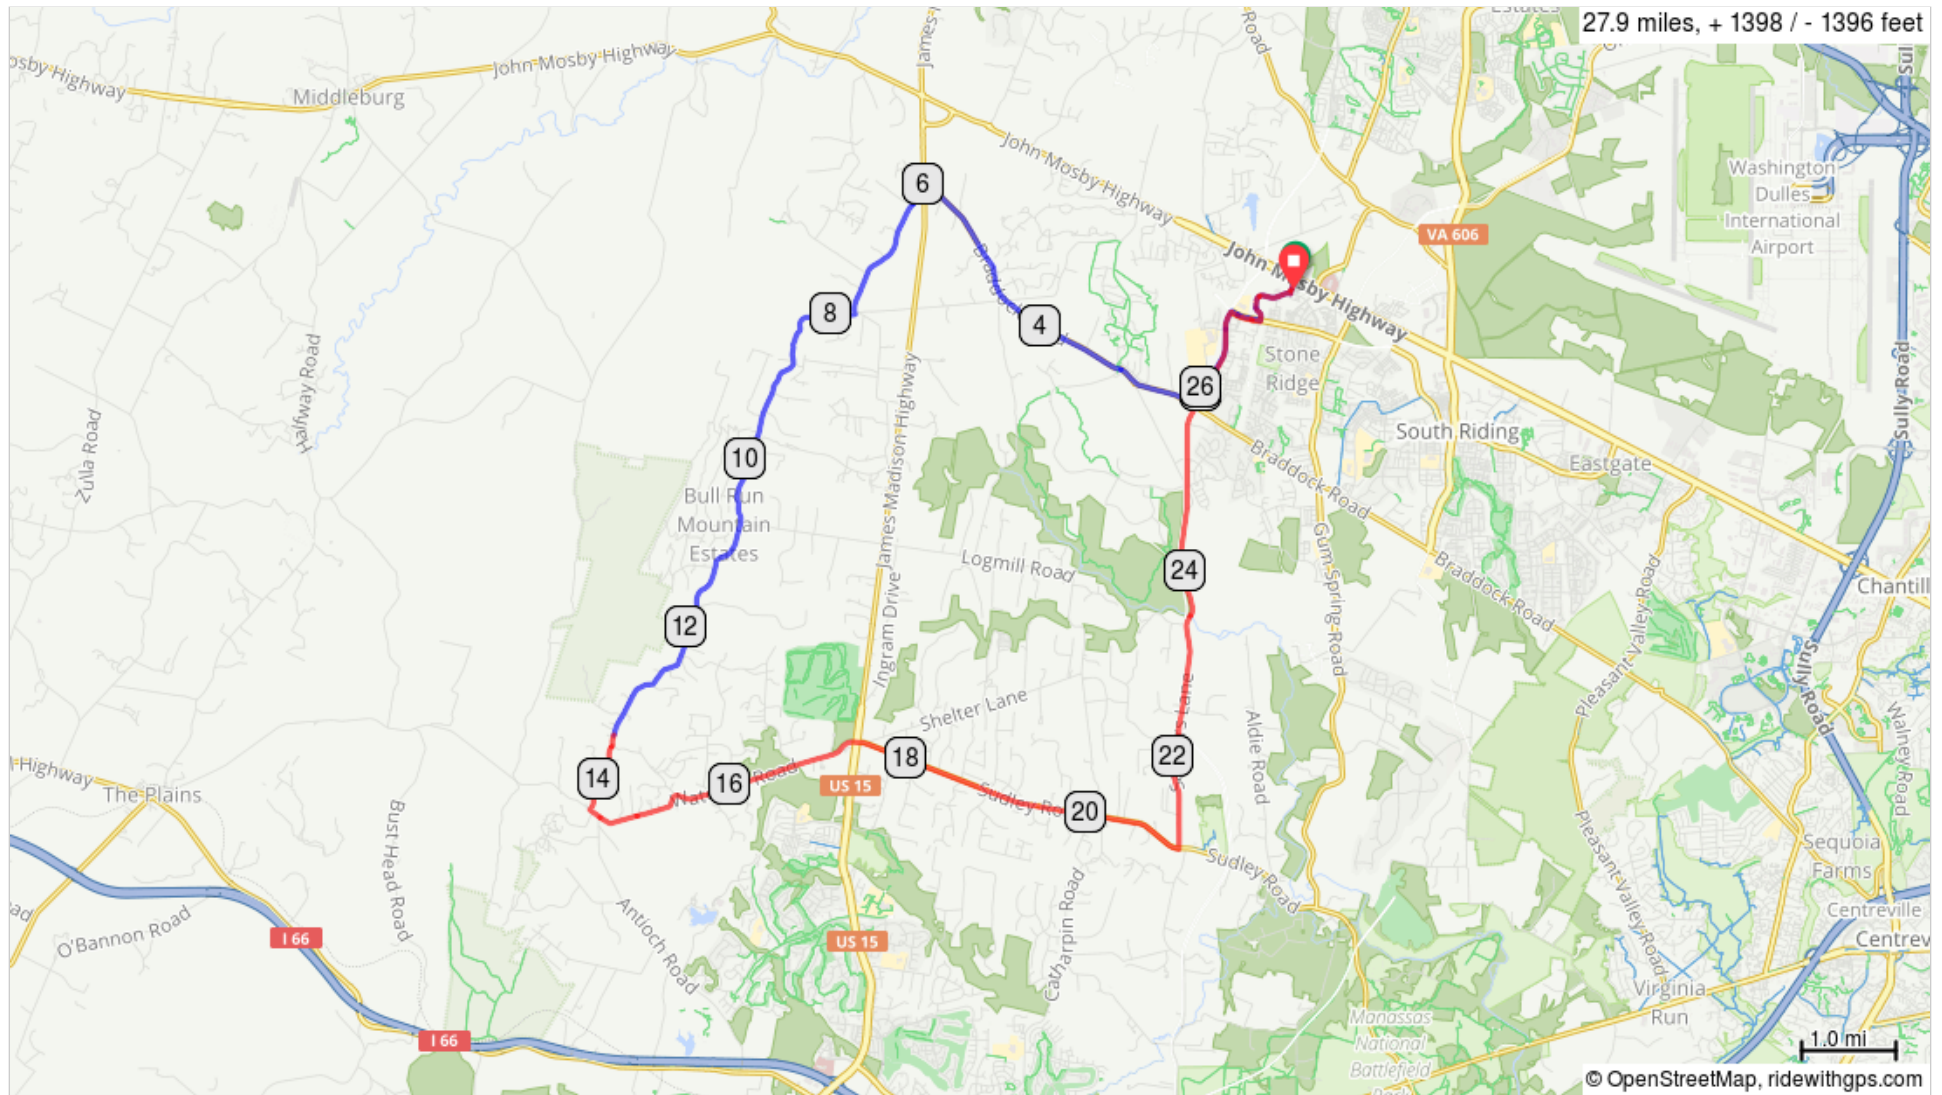

RBC-603 (27.9) Stoneridge-The Plains

RBC-603 (27.9) Stoneridge-The Plains

0.0	Start of route
0.0	Continue straight onto Village Center Plaza
0.1	R onto Millstream Dr
0.7	R onto Tall Cedars Pkwy
1.1	Continue onto Northstar Blvd
2.2	R onto Braddock Rd.
6.1	Sharp L onto Bucksville Ln
6.3	Slight R onto Old Carolina Rd.
7.8	R onto Mountain Rd.
14.3	L onto Waterfall Rd, State Rte 601
17.4	Continue onto Sudley Rd. VA-234

17.4 miles. +912/-830 feet

21.1	L onto Sanders Lane, State Rte 705
23.5	Continue onto Auburn Farm Rd. Route 705
25.2	Continue onto Northstar Blvd. Route 705
26.9	R onto Tall Cedars Pkwy
27.2	L onto Millstream Dr
27.9	L onto Village Center Plaza
27.9	End of route

10.5 miles. +330/-316 feet