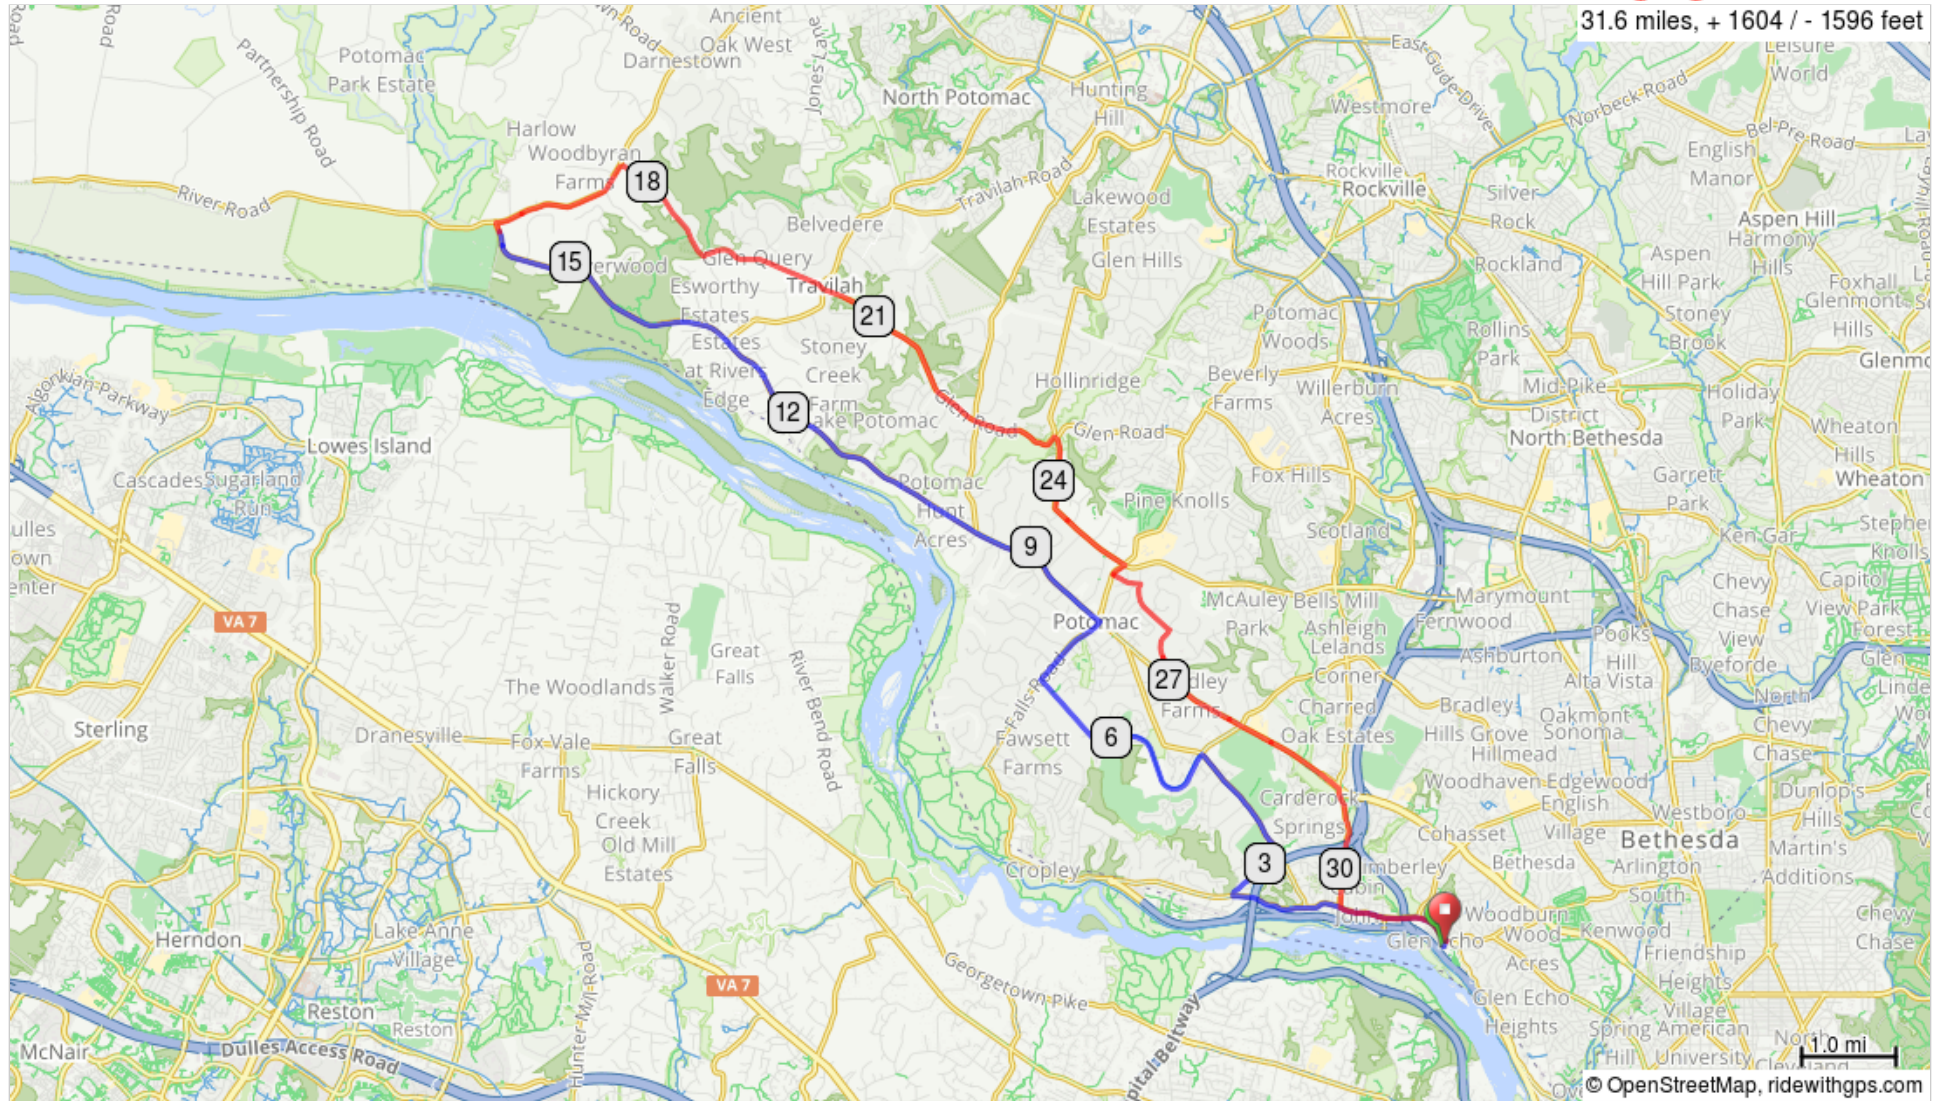

# RBC-915: (32.0) Glen Echo - Seneca Loop

31.6 miles, + 1604 / - 1596 feet

RBC-915: (32.0) Glen Echo - Seneca Loop

0.0	Start of route
0.0	Head northeast on Princeton Ave toward University Ave
0.1	2nd L onto MacArthur Blvd
2.5	2nd R onto Eggert Dr
3.2	1st L onto Persimmon Tree Rd
4.5	L at Oaklyn Dr
7.1	R at Falls Rd/Great Falls Rd
8.0	L at River Rd
16.1	R onto Seneca Rd
17.6	Slight R at Esworthy Rd
17.6	R to stay on Esworthy Rd
19.0	L at Query Mill Rd
20.3	REST STOP Potomac Express Market

20.3 miles. +1084/-882 feet

23.5	2nd R to stay on Glen Rd
25.2	R onto Falls Rd
25.4	L onto Woodford Rd
25.7	R onto Sorrel Ave
26.3	R onto Bentcross Dr
26.7	R onto Newbridge Dr
26.9	L onto River Rd
27.7	Slight R to stay on River Rd
29.1	R onto Seven Locks Rd
30.4	L onto MacArthur Blvd
31.6	R onto Princeton Ave
31.6	End of route

11.3 miles. +350/-475 feet