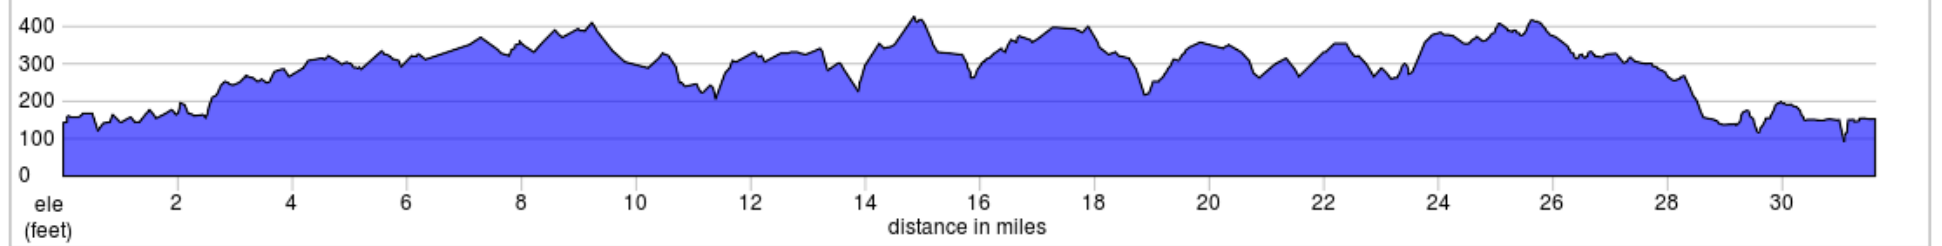

# RBC-915: (32.0) Glen Echo - Seneca Loop

31.6 miles, + 1604 / - 1596 feet

RBC-915: (32.0) Glen Echo - Seneca Loop

0.0	Start of route
0.0	Head northeast on Princeton Ave toward University Ave
0.1	2nd L onto MacArthur Blvd
2.5	2nd R onto Eggert Dr
3.2	1st L onto Persimmon Tree Rd
4.5	L at Oaklyn Dr
7.1	R at Falls Rd/Great Falls Rd
8.0	L at River Rd
16.1	R onto Seneca Rd
17.6	Slight R at Esworthy Rd
17.6	R to stay on Esworthy Rd
19.0	L at Query Mill Rd
20.3	REST STOP Potomac Express Market

20.3 miles. +1084/-882 feet

23.5	2nd R to stay on Glen Rd
25.2	R onto Falls Rd
25.4	L onto Woodford Rd
25.7	R onto Sorrel Ave
26.3	R onto Bentcross Dr
26.7	R onto Newbridge Dr
26.9	L onto River Rd
27.7	Slight R to stay on River Rd
29.1	R onto Seven Locks Rd
30.4	L onto MacArthur Blvd
31.6	R onto Princeton Ave
31.6	End of route

11.3 miles. +350/-475 feet