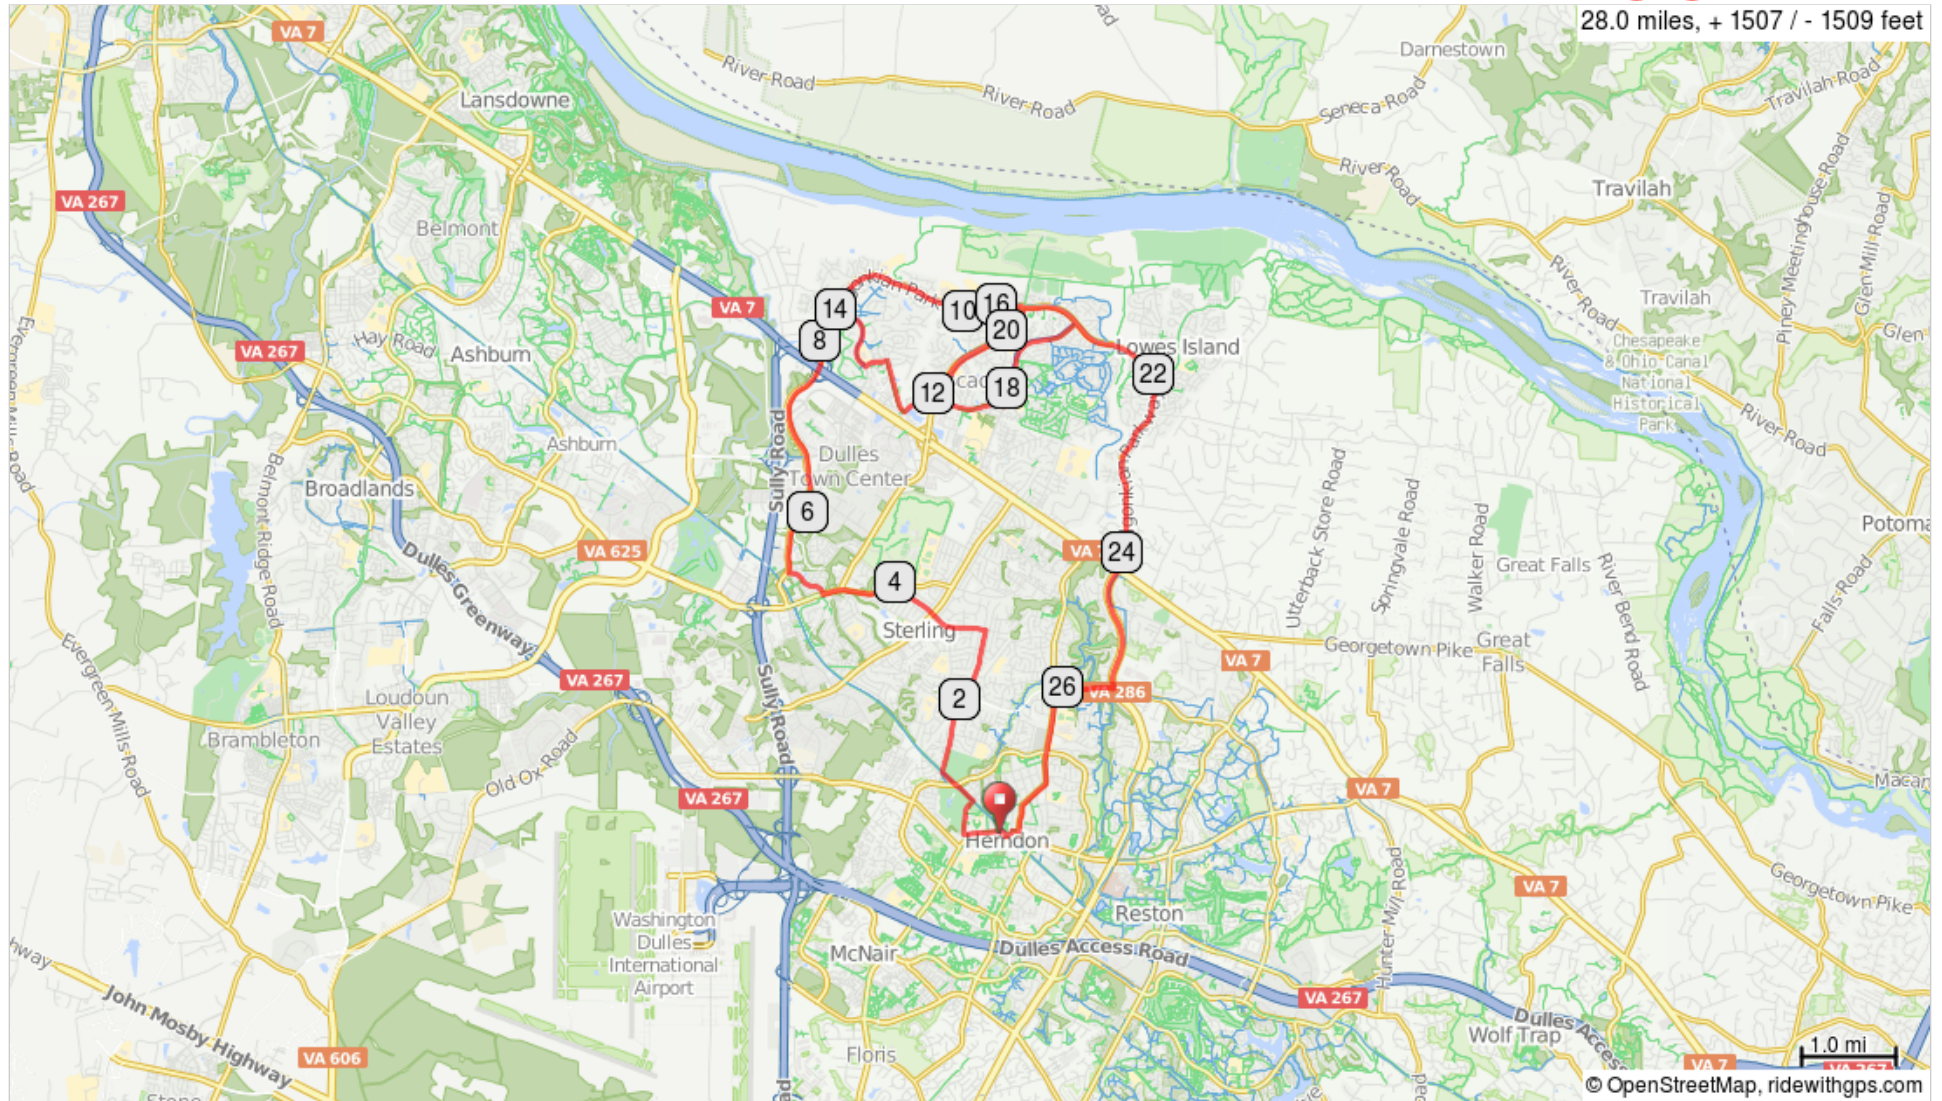

# RBC-266: (28.0) Herndon-Algonkian

28.0 miles, + 1507 / - 1509 feet

RBC-266: (28.0) Herndon-Algonkian

0.0	Start of route
0.0	L onto Vine St
0.4	R onto Ferndale Ave
0.8	L onto Washington and Old Dominion Trail
1.2	R onto Crestview Dr
1.9	Continue onto S Lincoln Ave
2.8	L onto E Beech Rd
3.8	R onto N Aspen Ave
3.9	L onto West Church Road, VA-625 W
4.8	R onto Magnolia Rd
5.3	R onto Atlantic Blvd
7.7	Continue onto Algonkian Pkwy, State Rte 1582
10.6	R onto Cascades Pkwy., VA-1794
12.0	R onto VA-1795
12.4	R onto VA-777

12.4 miles. +673/-764 feet

28.0	Continue onto Vine St
28.0	End of route

0.1 miles. +0/-0 feet

13.0	L onto Cromwell Rd
13.2	R onto State Rte 1570
14.0	R onto State Rte 1582
16.9	R onto VA-637
18.2	R onto VA-1795
18.9	R onto VA-1794
20.3	R onto State Rte 1582
23.3	Continue onto State Rte 6220
24.1	Continue onto VA-286 S
25.5	R onto Wiehle Ave
26.1	L onto VA-228 S
27.1	Continue onto Park Ave
27.5	Slight L onto Monroe St
27.7	R onto Pine St
27.8	L onto Station St
27.9	R
27.9	R toward Vine St

15.5 miles. +906/-850 feet