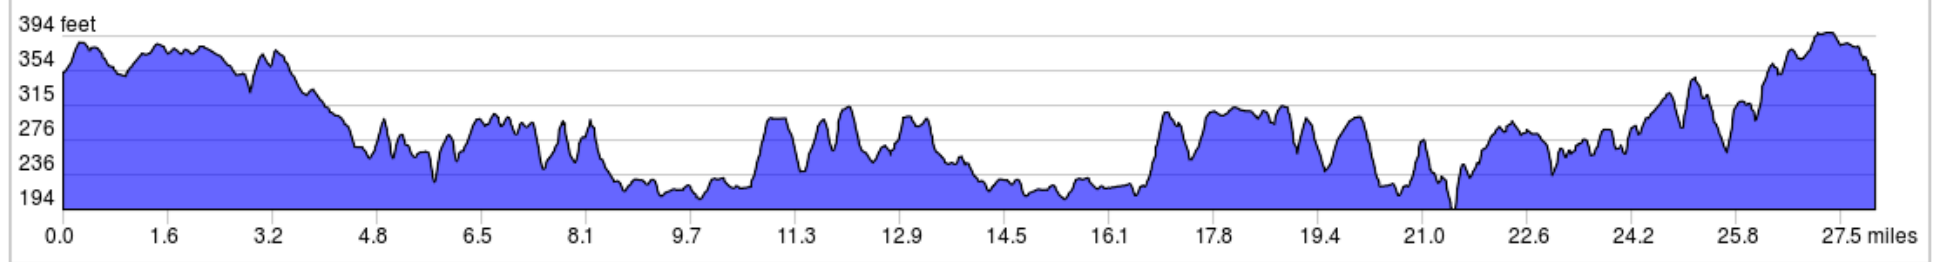

# RBC-266: (28.0) Herndon-Algonkian

28.0 miles, + 1507 / - 1509 feet

RBC-266: (28.0) Herndon-Algonkian

0.0	Start of route
0.0	L onto Vine St
0.4	R onto Ferndale Ave
0.8	L onto Washington and Old Dominion Trail
1.2	R onto Crestview Dr
1.9	Continue onto S Lincoln Ave
2.8	L onto E Beech Rd
3.8	R onto N Aspen Ave
3.9	L onto West Church Road, VA-625 W
4.8	R onto Magnolia Rd
5.3	R onto Atlantic Blvd
7.7	Continue onto Algonkian Pkwy, State Rte 1582
10.6	R onto Cascades Pkwy., VA-1794
12.0	R onto VA-1795
12.4	R onto VA-777

12.4 miles. +673/-764 feet

28.0	Continue onto Vine St
28.0	End of route

0.1 miles. +0/-0 feet

13.0	L onto Cromwell Rd
13.2	R onto State Rte 1570
14.0	R onto State Rte 1582
16.9	R onto VA-637
18.2	R onto VA-1795
18.9	R onto VA-1794
20.3	R onto State Rte 1582
23.3	Continue onto State Rte 6220
24.1	Continue onto VA-286 S
25.5	R onto Wiehle Ave
26.1	L onto VA-228 S
27.1	Continue onto Park Ave
27.5	Slight L onto Monroe St
27.7	R onto Pine St
27.8	L onto Station St
27.9	R
27.9	R toward Vine St

15.5 miles. +906/-850 feet